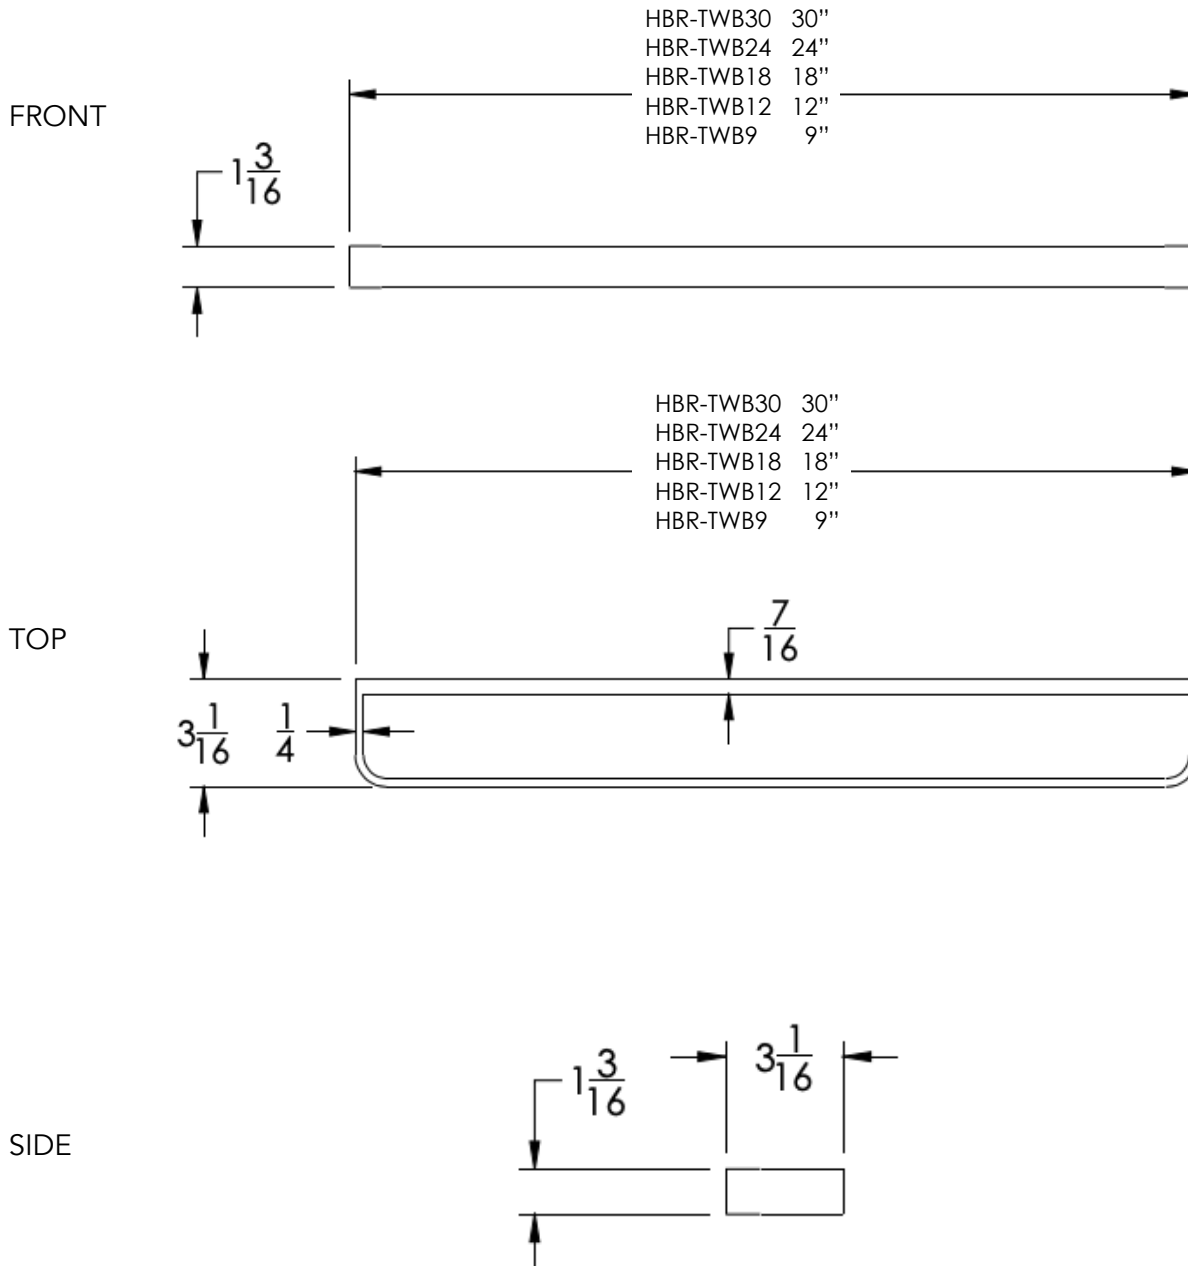

neelnox

LET
THERE
BE **DESIGN.**

FEATURES

- Premium 304 Grade Stainless Steel
- Solid Mount Construction
- Concealed Installation Hardware
- State of the art wall anchors included for installation on Dry wall or Tile

COLLECTION HARBOR

TOWEL BAR

Model	Product	Finishes Available
HBR-TWB9	9" Towel Bar	Multiple finishes available. Over 23 finishes to choose from.
HBR-TWB12	12" Towel Bar	
HBR-TWB18	18" Towel Bar	
HBR-TWB24	24" Towel Bar	
HBR-TWB30	30" Towel Bar	

Dimensions in inches

NOTE: Dimensions subject to change without notice.