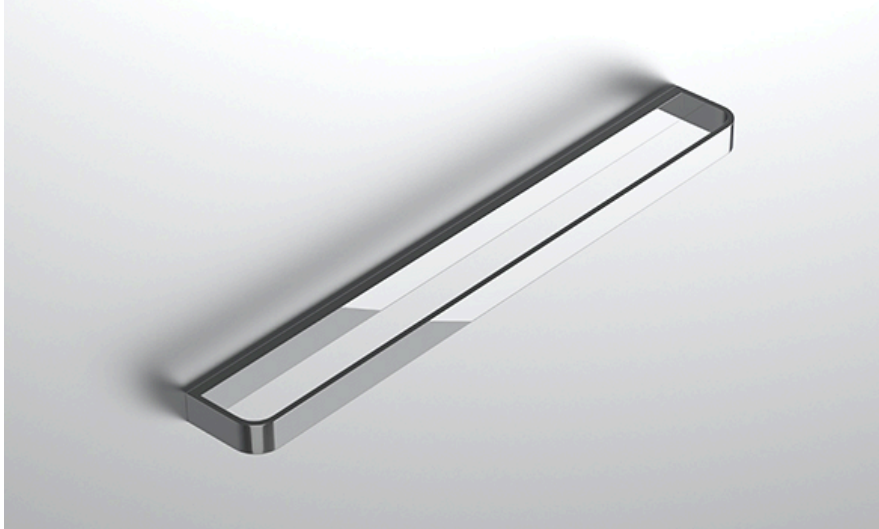

neelnox

LET
THERE
BE **DESIGN.**

FEATURES

- Premium 304 Grade Stainless Steel
- Solid Mount Construction
- Concealed Installation Hardware
- State of the art wall anchors included for installation on Dry wall or Tile

COLLECTION HARBOR

TOWEL BAR

Model	Product	Finishes Available
HBR-TWB9	9" Towel Bar	Multiple finishes available. Over 23 finishes to choose from.
HBR-TWB12	12" Towel Bar	
HBR-TWB18	18" Towel Bar	
HBR-TWB24	24" Towel Bar	
HBR-TWB30	30" Towel Bar	